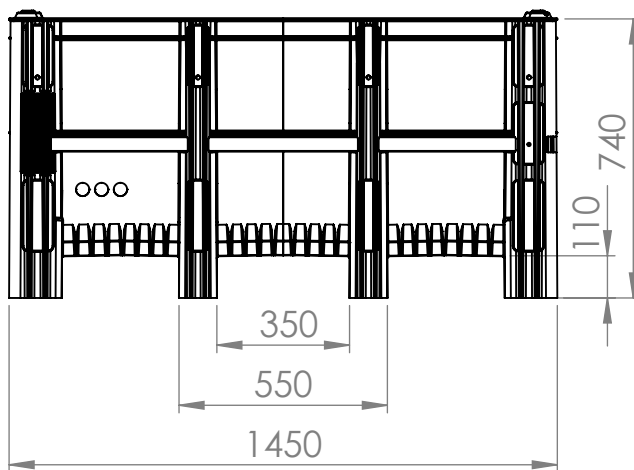

ACE 2 1200W 1450L WITH STAINLESS STEEL REINFORCEMENT

STAINLESS STEEL
REINFORCEMENT

DOLAV[®]

PLASTIC PRODUCTS

DOLAV PLASTIC PRODUCTS Cooperative Society Ltd

Kibbutz Dvir, M.P. HaNegev, 85330, Israel

Tel: +972-8-9111700 Fax: +972-8-9918710