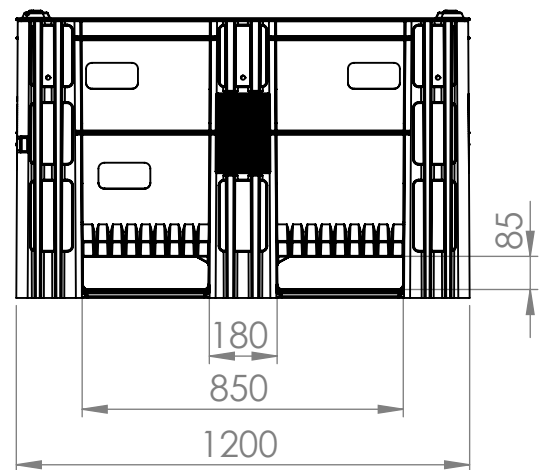

ACE 2 1200W 1450L WITH STAINLESS STEEL REINFORCEMENT

STAINLESS STEEL
REINFORCEMENT

DOLAV[®]

PLASTIC PRODUCTS

DOLAV PLASTIC PRODUCTS Cooperative Society Ltd

Kibbutz Dvir, M.P. HaNegev, 85330, Israel

Tel: +972-8-9111700 Fax: +972-8-9918710