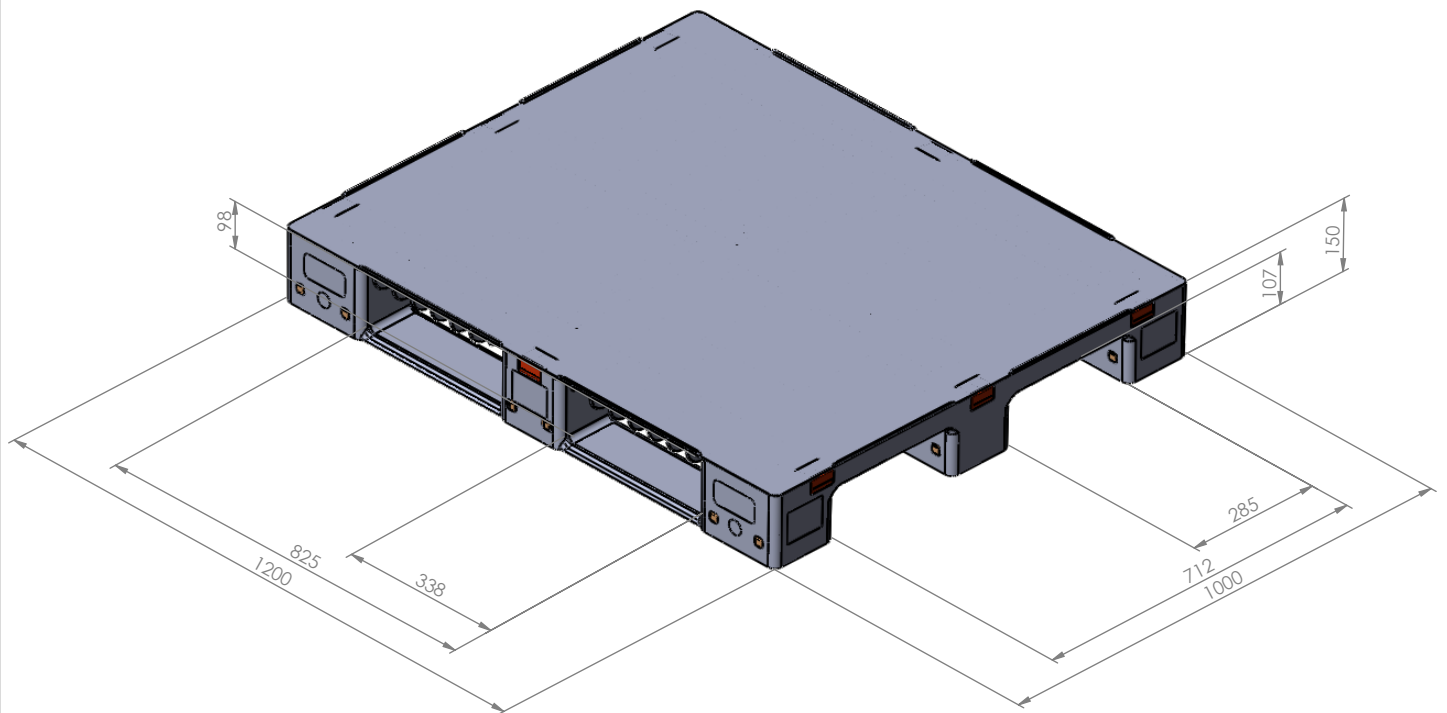

Dimension Tolerance $\pm 1\%$

MV-1000 PALLET TYPE :

MV-1000 heavy duty reinforced pallet

CATALOG NO: 5211100120

DOLAV[®]

PLASTIC PRODUCTS

DOLAV PLASTIC PRODUCTS Cooperative Society Ltd

Kibbutz Dvir, M.P. HaNegev, 85330, Israel

Tel: +972-8-9111700 Fax: +972-8-9915710

<http://www.dolav.com>

Dimension Tolerance $\pm 1\%$

MV-1000 PALLET TYPE :

MV-1000 heavy duty reinforced pallet

CATALOG NO: 5211100120

PLASTIC PRODUCTS

DOLAV PLASTIC PRODUCTS Cooperative Society Ltd