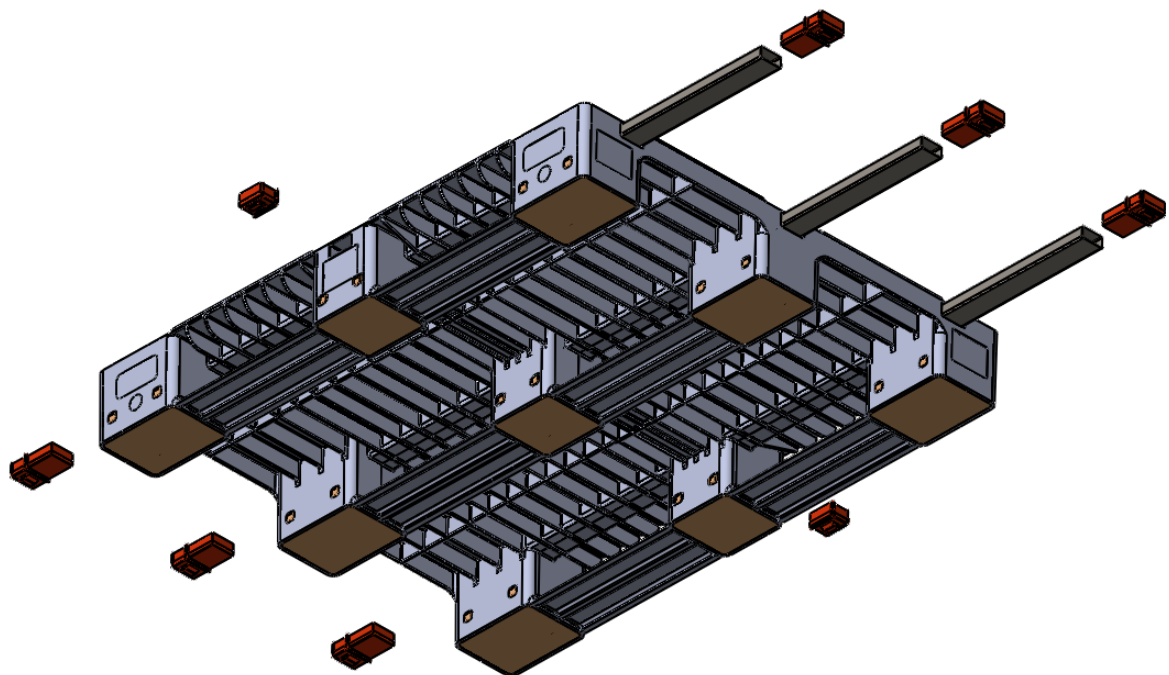

Dimension Tolerance $\pm 1\%$

MV-1000 PALLET TYPE :

MV-1000 heavy duty reinforced pallet

CATALOG NO: 5211100120

DOLAV[®]

PLASTIC PRODUCTS

DOLAV PLASTIC PRODUCTS Cooperative Society Ltd

Kibbutz Dvir, M.P. HaNegev, 85330, Israel

Tel: +972-8-9111700 Fax: +972-8-9915710

<http://www.dolav.com>

Dimension Tolerance $\pm 1\%$

MV-1000 PALLET TYPE :

MV-1000 heavy duty reinforced pallet

CATALOG NO: 5211100120

PLASTIC PRODUCTS

DOLAV PLASTIC PRODUCTS Cooperative Society Ltd