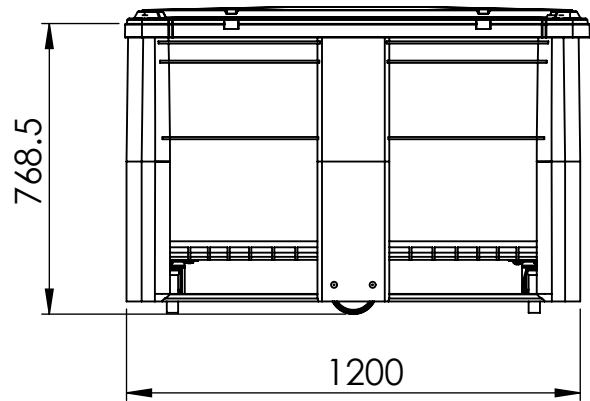

Boxpallet 800
with stackable wheels

Wheels connection - PT bolt

DETAIL A
SCALE 1 : 10

BOX-PALLET TYPE :

CATALOG NO: 10000100006

DOLAV[®]

PLASTIC PRODUCTS

DOLAV PLASTIC PRODUCTS Cooperative Society Ltd