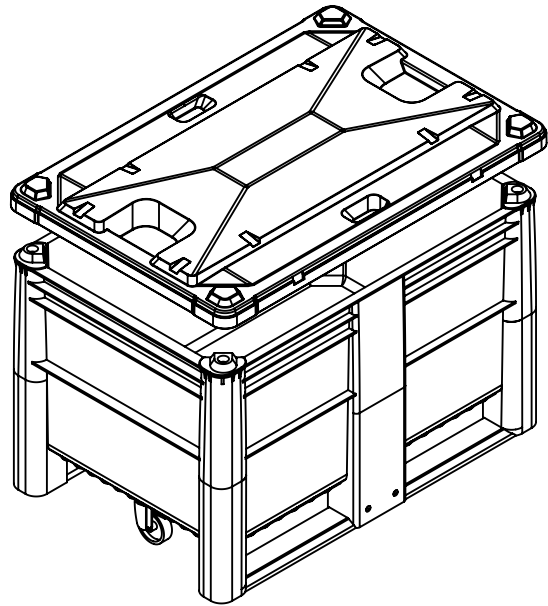

Boxpallet 800
with stackable wheels

Wheels connection - PT bolt

DETAIL A
SCALE 1 : 10

BOX-PALLET TYPE :

CATALOG NO: 10000100006

DOLAV[®]

PLASTIC PRODUCTS

DOLAV PLASTIC PRODUCTS Cooperative Society Ltd